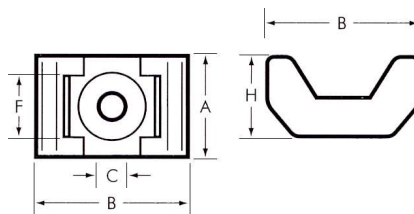

Part No.		Dimensions in mm					
Natural	Black	Max Cable Width	A	B	C	F	H
CRAD48N	CRAD48B	5.0	9.5	15	3.5	5	7
CRAD78N	CRAD78B	9.0	15	25	5	9	11

Pack Quantity: 100