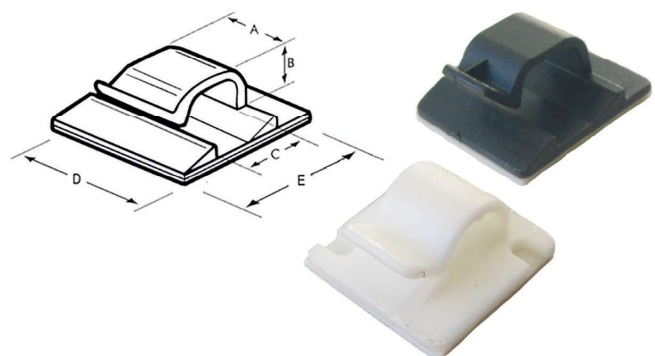

Adhesive Cable Clamps

Material: UL approved virgin nylon 6/6
Colours: Black and Natural

Part No.		Dimensions in mm					
Natural	Black	Max Cable Width	A	B	C	D	E
ACC2N	ACC2B	26	12.5	8	11	16	16

Pack Quantity: 100