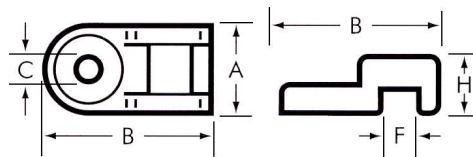

### Cable Tie Supports

**Material:** UL approved virgin nylon 6/6  
Black only.  
Screwed support. For cable ties up to 9mm width.  
Fixing is suitable for either a countersunk or flat head screw.  
For wall plug max 8mm.

### Cable Tie Eyelets

**Material:** UL approved virgin nylon 6/6  
Mounted with standard screws or rivets.  
Particularly useful when space is limited.

Part No.		Dimensions in mm					
Natural	Black	Max Cable Width	A	B	C	F	H
<b>EL4.8N</b>	<b>EL4.8B</b>	4.8	10	20	4.3	5	6