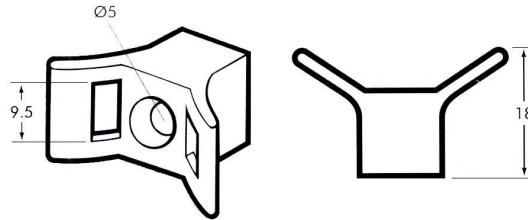

Cable fixings

Nylon Cable Tie Accessories

Cable Tie Supports

Material: UL approved virgin nylon 6/6
Black only.
Screwed support. For cable ties up to 9mm width.
Fixing is suitable for either a countersunk or flat head screw.
For wall plug max 8mm.