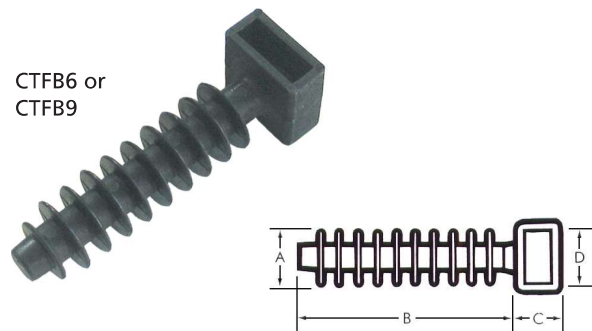

### Self Adhesive Mounts – Two Way

**Material:** UL approved virgin nylon 6/6  
 SAM28 supplied with M6 centre screw fixing hole.  
 For best results mountings should only be applied to clean, dry, smooth surfaces, free from dust, oils, grease or solvents.

Part No.	Size (mm)	To accept Tie Width (mm)	Colour
SAM20N-2	19 x 19	3.6mm	Natural
SAM20B-2	19 x 19	3.6mm	Black
SAM28N-2	28 x 28	4.8mm	Natural
SAM28B-2	28 x 28	4.8mm	Black

Pack Quantity: 100

### Wall Plug Bases

**Material:** UL approved virgin nylon 6/6  
 Suitable for cable ties up to 9mm wide. The wall plug bases avoid friction of the cable on the wall protecting the insulation.

Part No.	Dimensions in mm				
	A	B	C	D	Drill Hole Size
CTFB6	6.8	37	6.0	9.2	6
CTFB9	10	37	6.5	9.2	8